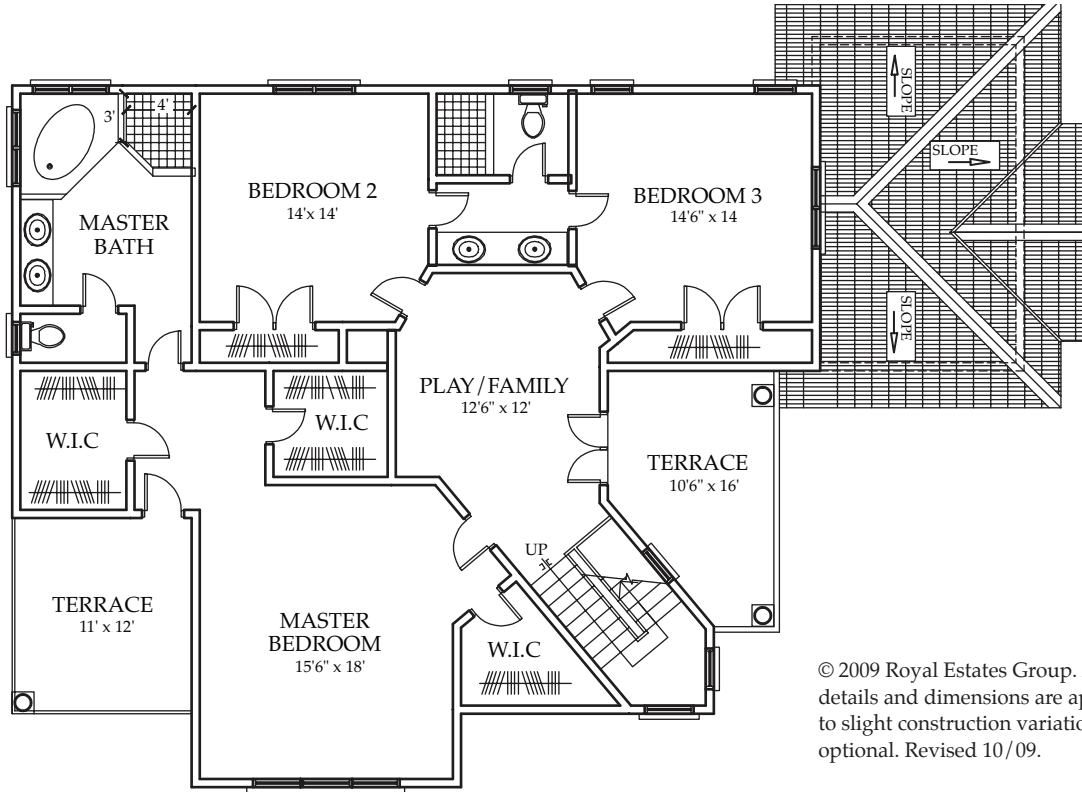

4,230 SQUARE FEET · 4 BEDROOMS · 3 FULL BATHS · BOY'S QUARTERS

UPPER

© 2009 Royal Estates Group. All drawings, architectural details and dimensions are approximate and may be subject to slight construction variations. Some items shown may be optional. Revised 10/09.

GROUND

4,230 SQ. FT. · 4 BEDROOMS · 3 FULL BATHS
ATTACHED 1 BEDROOM BOY'S QUARTERS WITH KITCHENETTE AND BATHROOM

The Washington