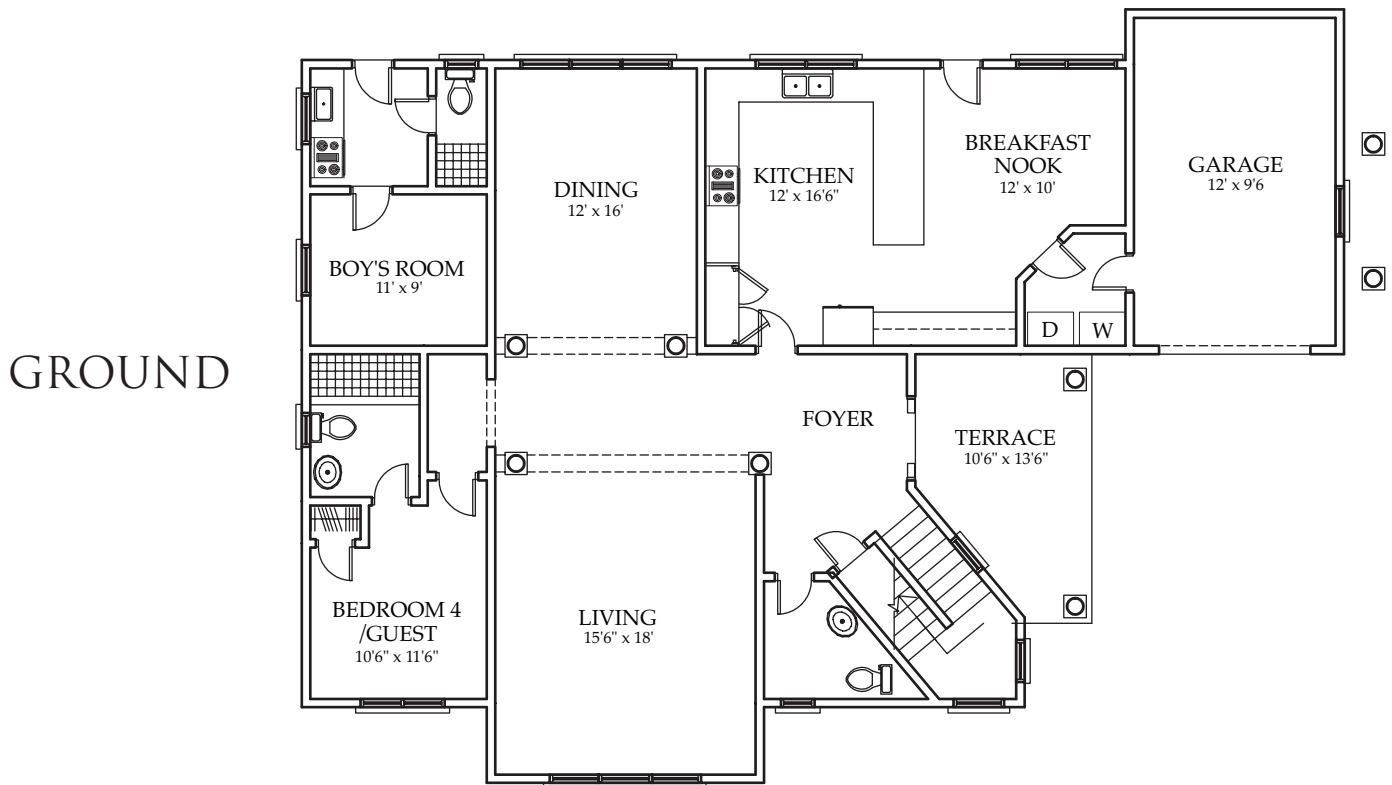

4,230 SQUARE FEET · 4 BEDROOMS · 3 FULL BATHS · BOY'S QUARTERS

UPPER

© 2009 Royal Estates Group. All drawings, architectural details and dimensions are approximate and may be subject to slight construction variations. Some items shown may be optional. Revised 10/09.

GROUND

4,230 SQ. FT. · 4 BEDROOMS · 3 FULL BATHS
ATTACHED 1 BEDROOM BOY'S QUARTERS WITH KITCHENETTE AND BATHROOM

The Washington